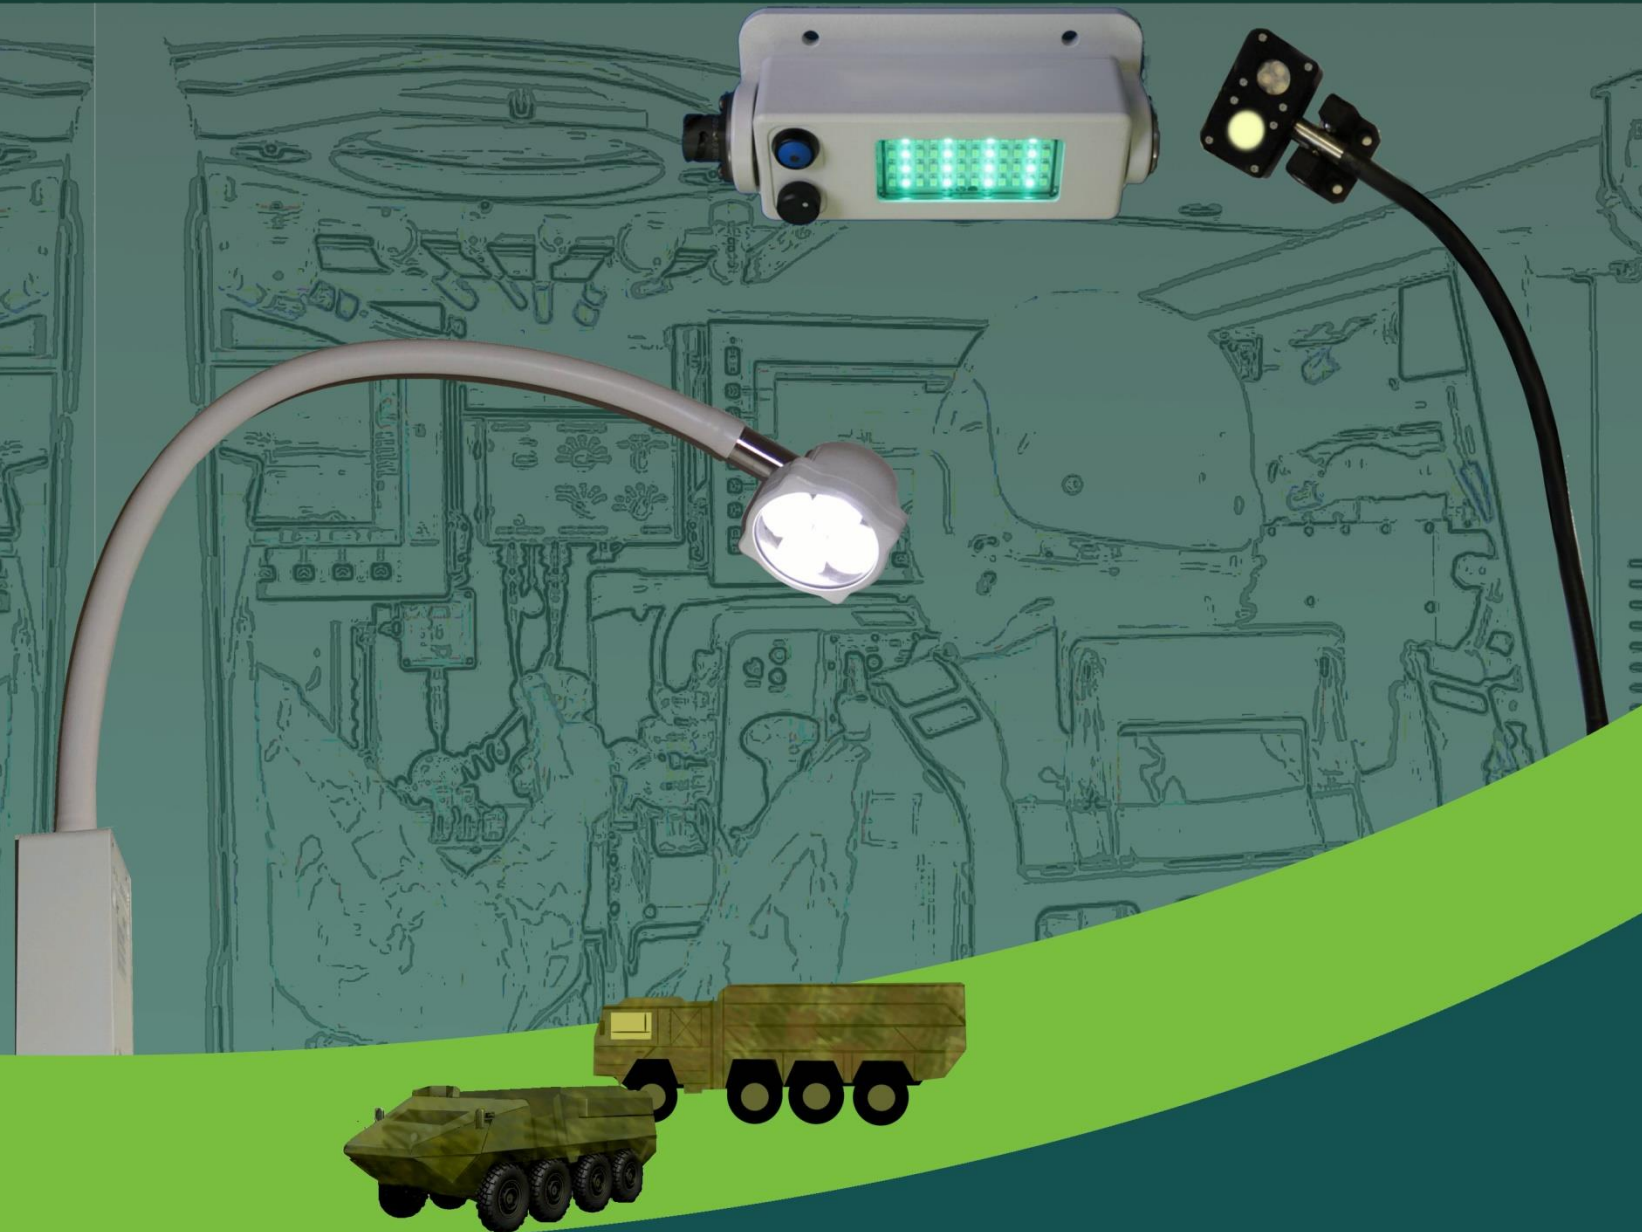

LED-Innenbeleuchtung LED-Interior Light

All mentioned lights can be modified with following functions:

- → second (blackout) colour: blue / red / green
- → backup battery
- → low voltage alert
- → dimming 1-100%
- → customized mounting holes
- → customized housing

Please contact our sales team to find the appropriate product for your needs!