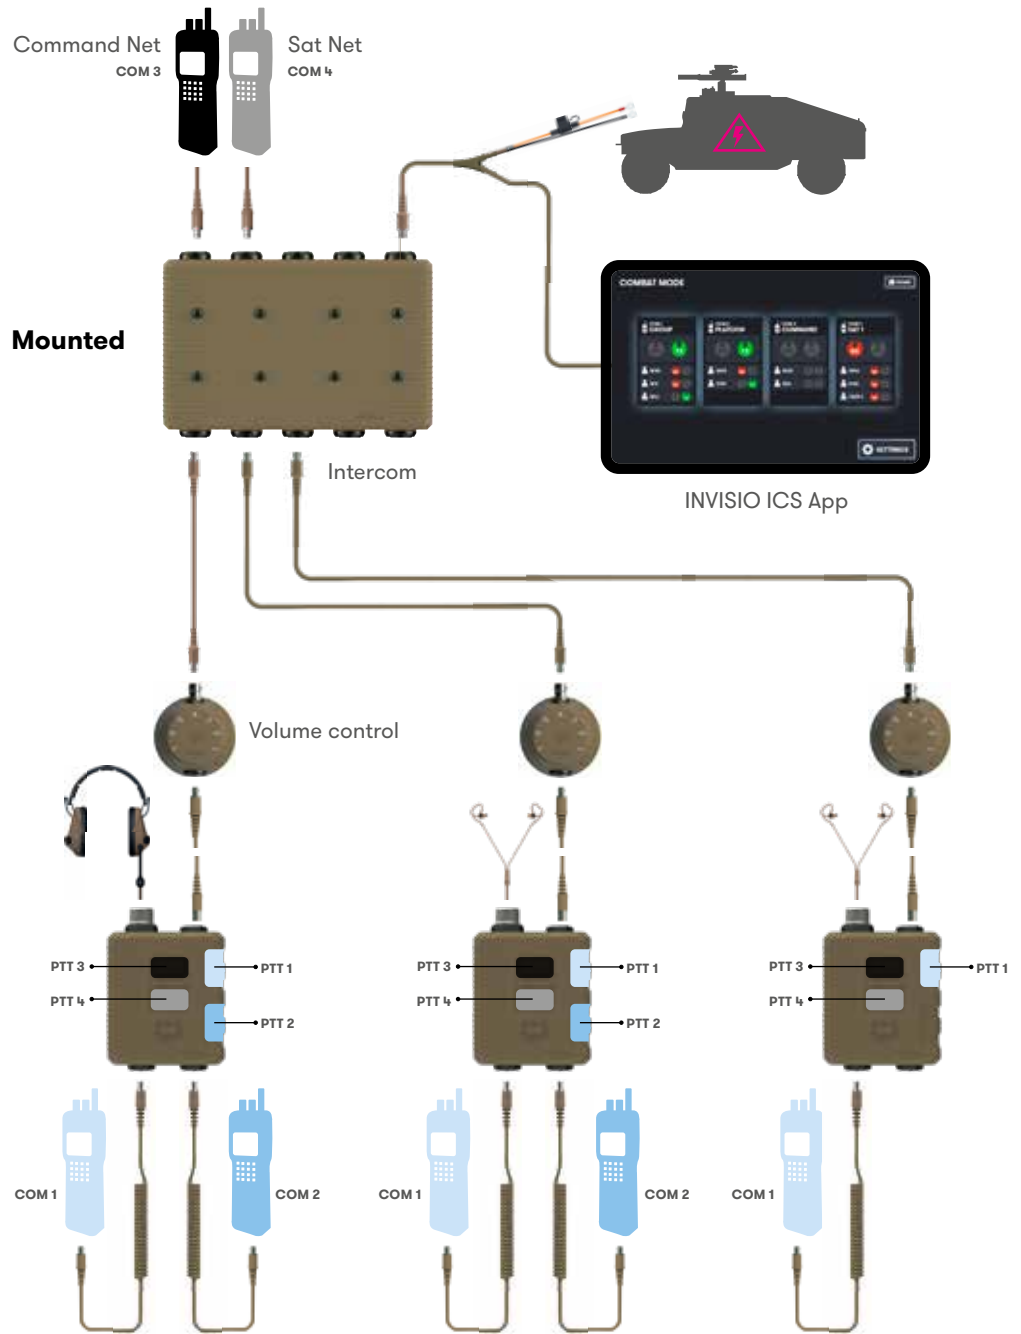

INVISIO Intercom System

Bridging the gap between the mounted and dismounted soldier

The INVISIO Intercom system seamlessly integrates multiple communication devices and users. This small, lightweight and intelligent system is designed to be carried on-the-go or mounted directly onto any vehicle platform.

Connect and control your communications with a full range of INVISIO control units and hearing protection headsets for both mounted and dismounted operations.

Unique mobility

Mount Anywhere

Seamless Integration

**Uninterrupted
Connectivity**

INVISIO Configuration Example

Typical configuration in a light tactical vehicle:

Personal radio functionality is maintained AND connected to the vehicle intercom.

With the INVISIO Intercom App you can adapt inter-team comms before or during the mission. It runs on a Windows 10/11 Tablet/PC or it can be integrated into a platform system via an API.

Dismounted